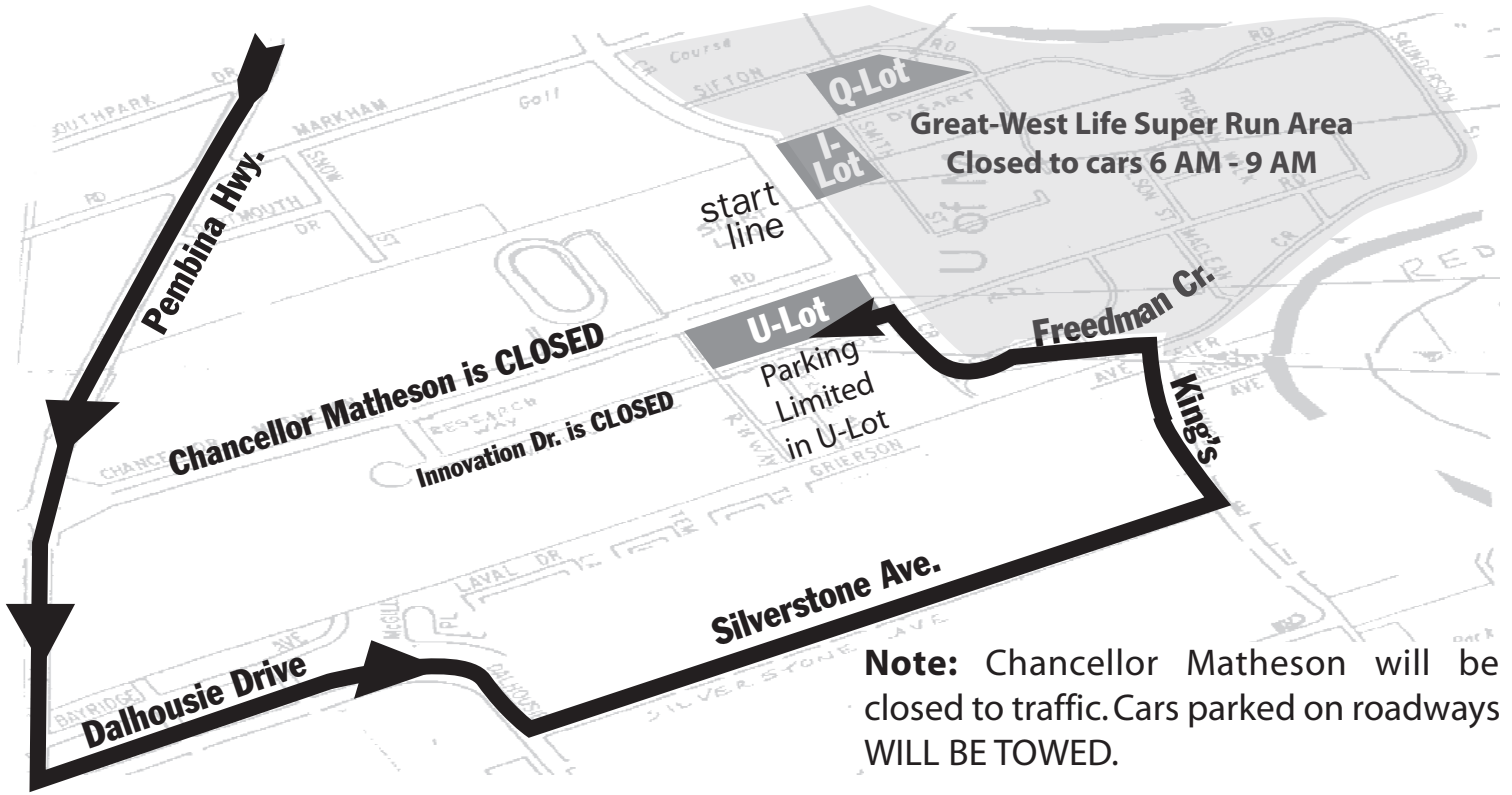

Manitoba Marathon parking access is limited. Please use the free Start Smart Park and Ride shuttle.

Note: Chancellor Matheson will be closed to traffic. Cars parked on roadways WILL BE TOWED.

Start Smart. Get to the start line on time, stress-free, with the Park and Ride shuttle. Free buses start at 5:30 AM and run every few minutes until after the event. Information and toilets at each location. Avoid traffic congestion and do the right thing by using this easy service. Vehicles are left at your own risk.