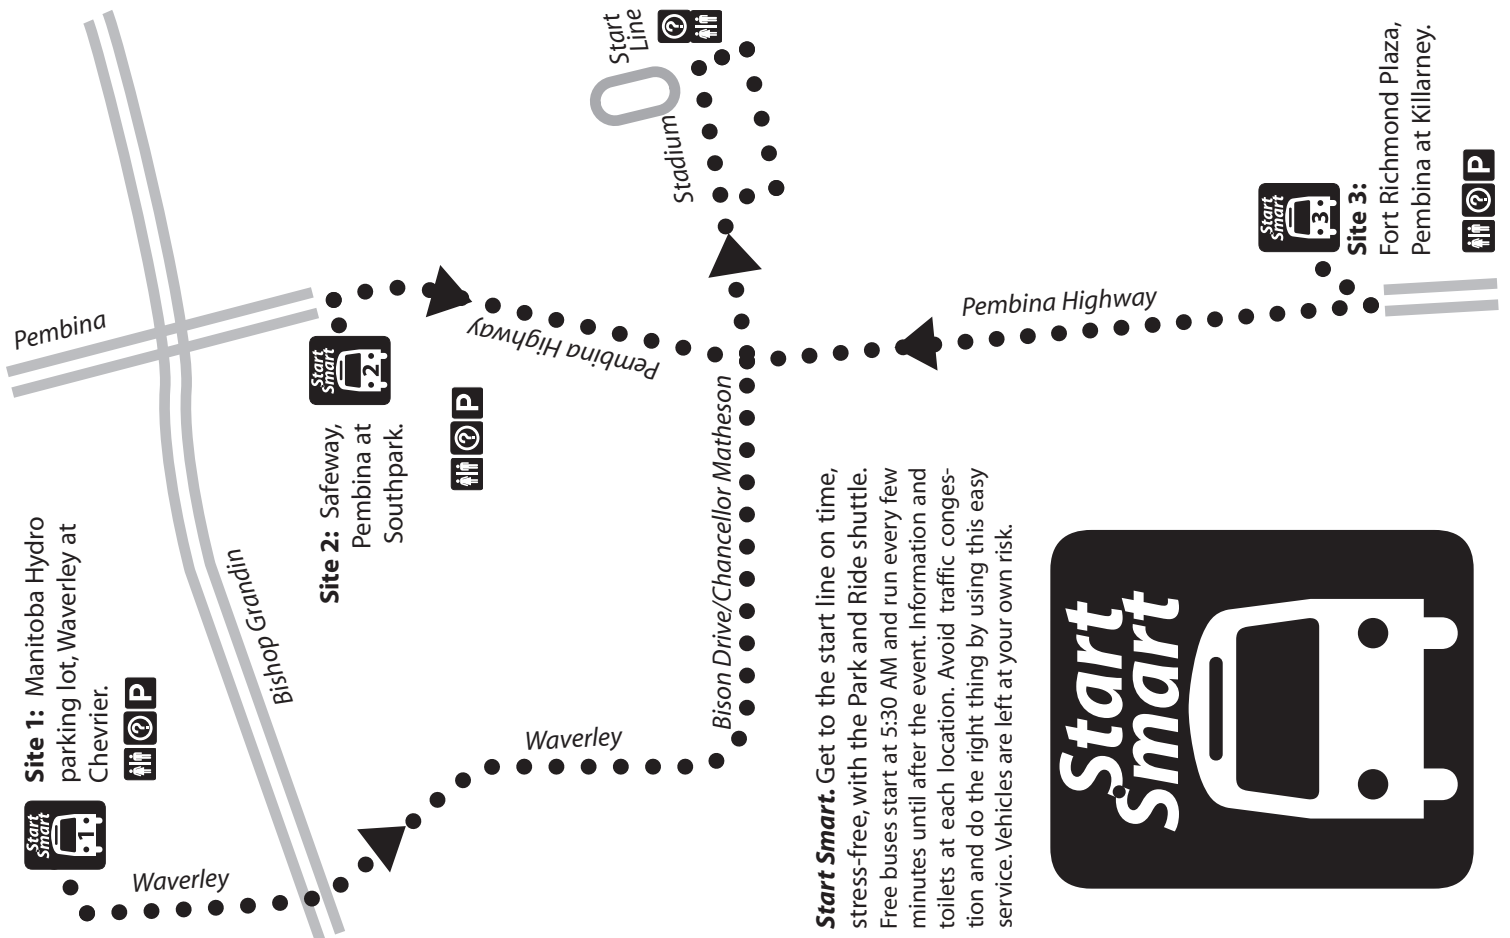

Manitoba Marathon parking access is limited. Please use the free Start Smart Park and Ride shuttle.

Note: Chancellor Matheson will be closed to traffic. Cars parked on roadways WILL BE TOWED.

Start Smart. Get to the start line on time, stress-free, with the Park and Ride shuttle. Free buses start at 5:30 AM and run every few minutes until after the event. Information and toilets at each location. Avoid traffic congestion and do the right thing by using this easy service. Vehicles are left at your own risk.